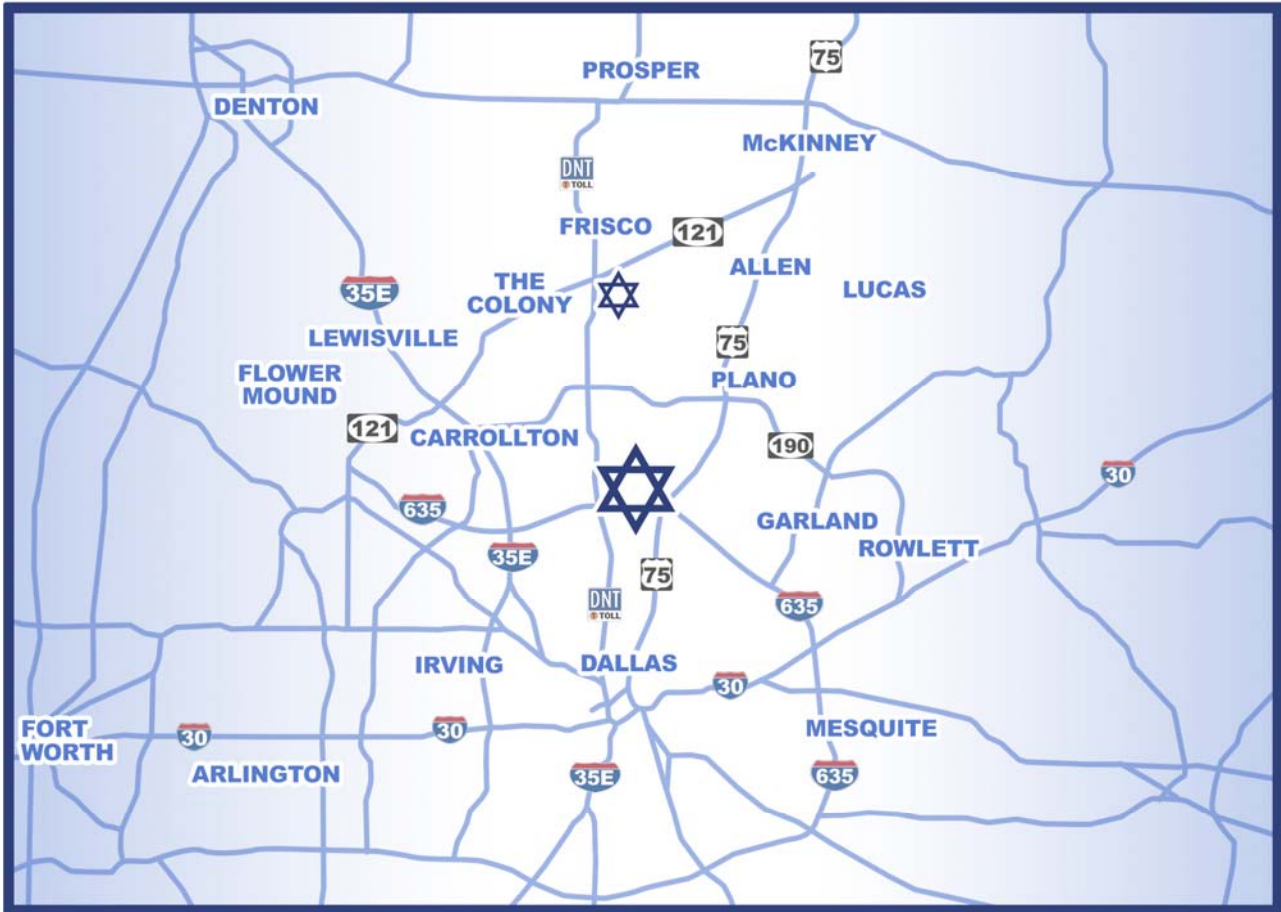

Fashion Show - July 22

Family Feud - August 25

Paid-Up Dinner - October 15

CHAI Dinner - February 22

HINENU

HERE WE ARE — LOCATION

TEMPLE SHALOM

6930 Alpha Rd.
Dallas, TX 75240

NORTH SATELLITE

Serving the growing population in Plano, Frisco and adjacent suburbs, our north satellite location offers mid-week Hebrew classes as well as periodic Shabbat services, adult education classes, events for families with young children, and intergenerational programs.